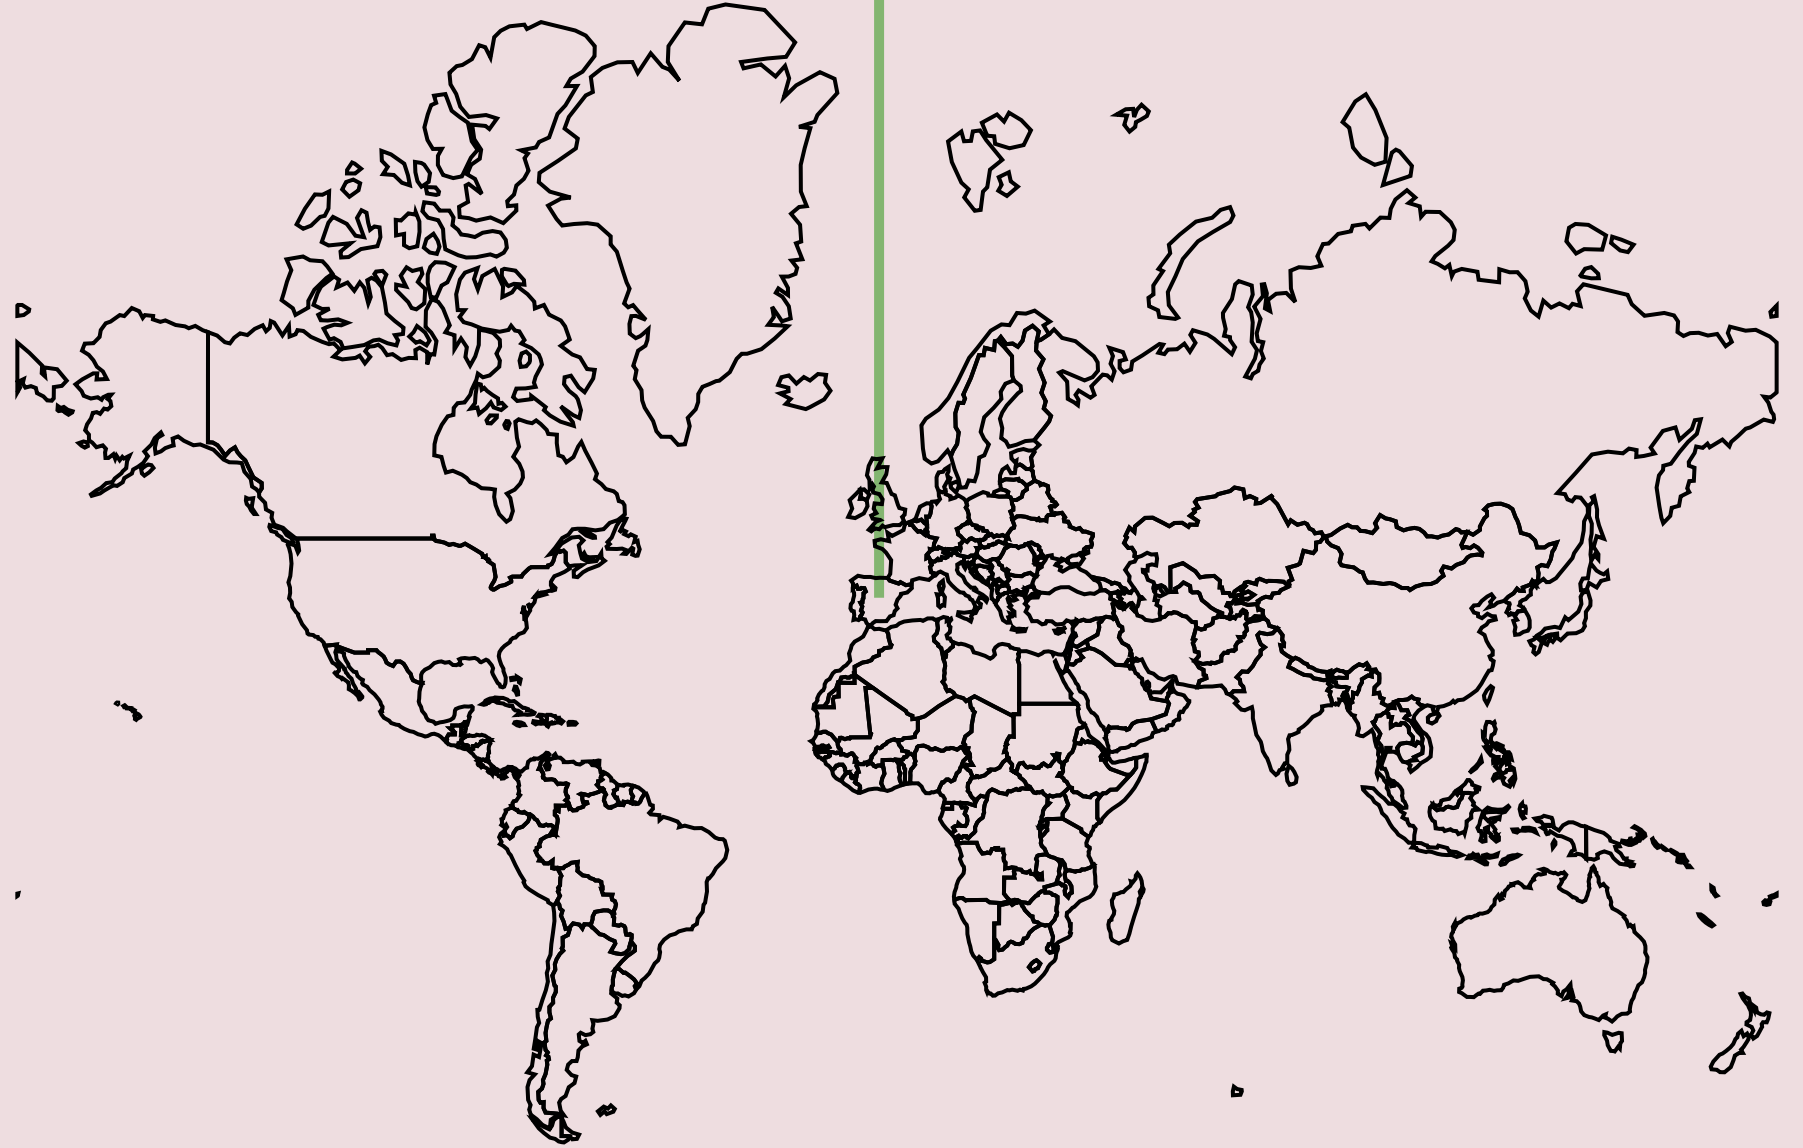

Vuelta España - Cycling 2025

Click on website and map at bottom. For all events visit gbud.in/w7f

Months

J

F

M

A

M

J

J

A

S

O

N

D

Sports

Vuelta España

Cycling

Madrid, Spain

Mon, 5 May to Sun, 11 May

<https://www.lavueltafemenina.es/...>

Open Street Map

Google Map

May

Su	M	T	W	T	F	Sa
				1	2	3
4	5	6	7	8	9	10
11	12	13	14	15	16	17
18	19	20	21	22	23	24
25	26	27	28	29	30	31

<https://gbud.in/w7f>